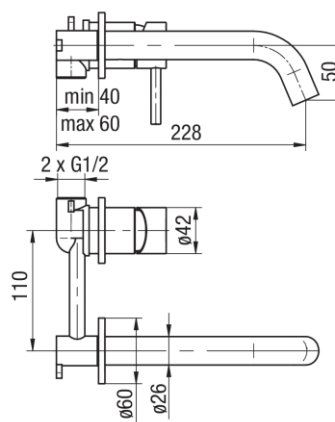

**Series Cannoli Gun Metal**

Concealed wall-mounted basin mixer with spout

Code	Cartridge	Flow class	Connection	EAN13
2424840-GMV	cartridge $\Phi$ 35	Z	G1/2	5902273584674

**Product usage:**

For use in with cold and hot water systems in buildings

**Type:**

Washbasin mixers

**Guarantee:**

25-year

**Technical data/Operating parameters:**Recommended working pressure: 0,1-0,5 MPa,  
Max temperature: 70°C**Used materials:**

brass

**Finish:**

gun metal