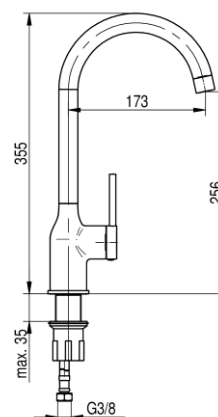

Series Cannoli Satin Copper

Standing kitchen mixer with side lever

Code	Cartridge	Flow class	Hoses	EAN13
2424980-SCPV	cartridge Φ 35	Z	G3/8	5902273585695

Product usage:

For use in with cold and hot water systems in buildings

Type:

Kitchen mixer

Guarantee:

25-year

Technical data/Operating parameters:Recommended working pressure: 0,1-0,5 MPa,
Max temperature: 70°C**Used materials:**

brass

Finish:

satin copper PVD