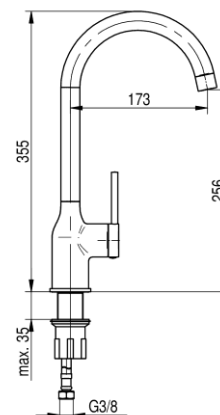

Series Cannoli Black

Standing kitchen mixer with side lever

Code	Cartridge	Flow class	Hoses	EAN13
2424980-MBK	cartridge Φ 35	Z	G3/8	5902273585688

Product usage:

For use in with cold and hot water systems in buildings

Type:

Kitchen mixer

Technical data/Operating parameters:Recommended working pressure: 0,1-0,5 MPa,
Max temperature: 70°C**Guarantee:**

25-year

Used materials:

brass

Finish:

matt black