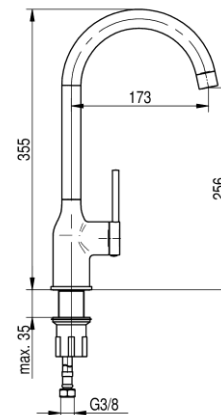

**Series Cannoli**

Standing kitchen mixer with side lever

Code	Cartridge	Flow class	Hoses	EAN13
2424980-CHR	cartridge $\Phi$ 35	Z	G3/8	5902273585664

**Product usage:**

For use in with cold and hot water systems in buildings

**Type:**

Kitchen mixer

**Technical data/Operating parameters:**Recommended working pressure: 0,1-0,5 MPa,  
Max temperature: 70°C**Guarantee:**

25-year

**Used materials:**

brass

**Finish:**

chrome