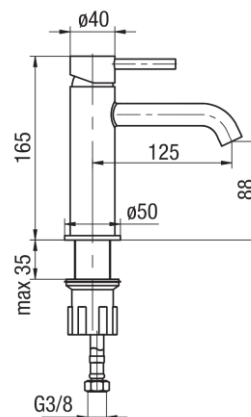

Series Cannoli Gun Metal

Washbasin mixer without pop-up drain

Code	Cartridge	Flow class	Hoses	EAN13
2424820-GMV	cartridge Φ 26	Z	G3/8	5902273584490

Product usage:

For use in with cold and hot water systems in buildings

Type:

Washbasin mixers

Guarantee:

25-year

Technical data/Operating parameters:Recommended working pressure: 0,1-0,5 MPa,
Maximum temperature: 70°C**Used materials:**

brass

Finish:

gun metal