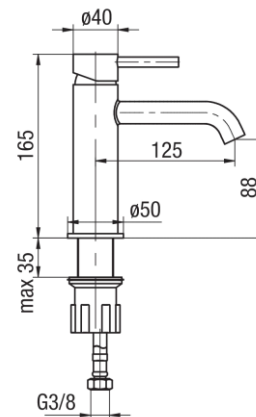

Series Cannoli Brushed Gold

Washbasin mixer without pop-up drain

Code	Cartridge	Flow class	Hoses	EAN13
2424820-BAPV	cartridge Ø26	Z	G3/8	5902273584452

Product usage:

For use in with cold and hot water systems in buildings

Type:

Washbasin mixers

Guarantee:

25-year

Technical data/Operating parameters:Recommended working pressure: 0,1-0,5 MPa,
Maximum temperature: 70°C**Used materials:**

brass

Finish:

brushed gold PVD