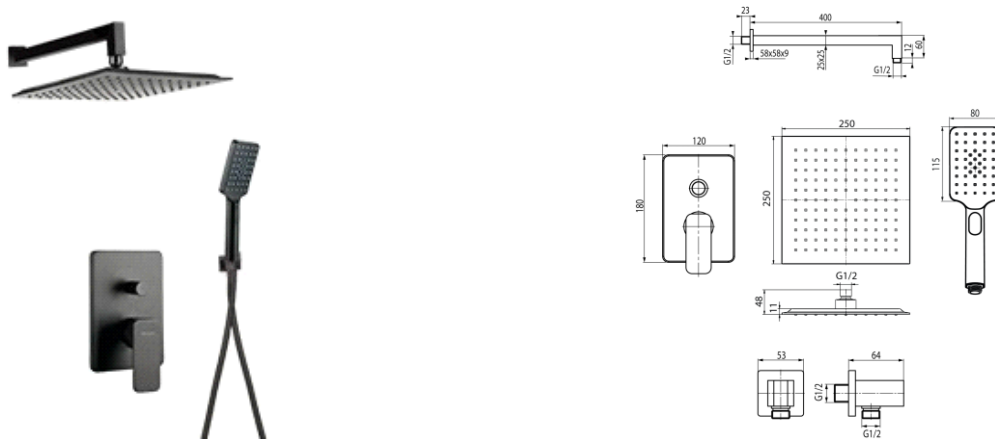

Series Loft Black

Concealed shower set

Code	Flow class	EAN13
2454570-MBK	A/A	5902273574552

Product usage:

For use in with cold and hot water systems in buildings

Type:

Shower sets

Guarantee:

2-year

Technical data/Operating parameters:

Max pressure: 1,0 MPa,
Max temperature: 90°C

Used materials:

- shower head 250 x 250 x 11mm
- spray arm 400mm
- flush-mounted shower mixer tap
- water inlet angle valve
- 3-function shower hand
- shower hose

Finish:

matt black