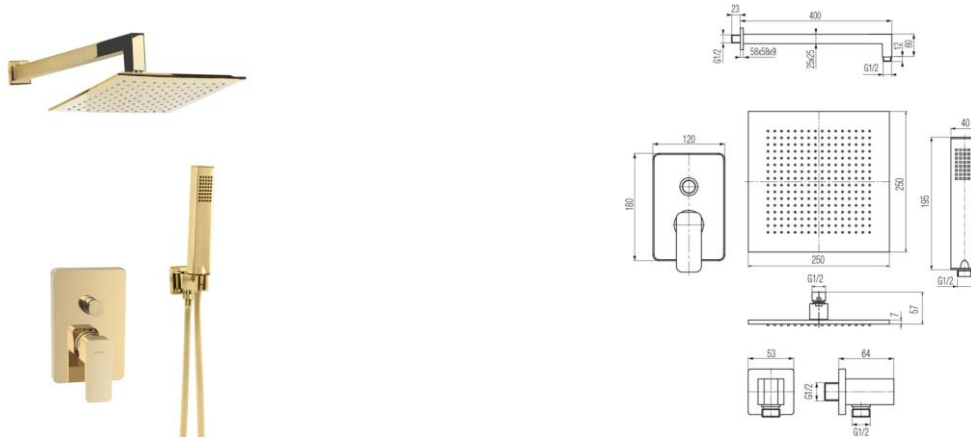

Series Loft Gold

Concealed shower set

Code	Flow class	EAN13
2454570-GPV	A/Z	5902273574576

Product usage:

For use in with cold and hot water systems in buildings

Type:

Shower sets

Guarantee:

2-year

Technical data/Operating parameters:

Max pressure: 1,0 MPa,
Max temperature: 90°C

Used materials:

- shower head 250 x 250 x 7mm
- spray arm 400mm
- flush-mounted shower mixer tap
- water inlet angle valve
- 1-function shower hand
- shower hose

Finish:

Gold PVD