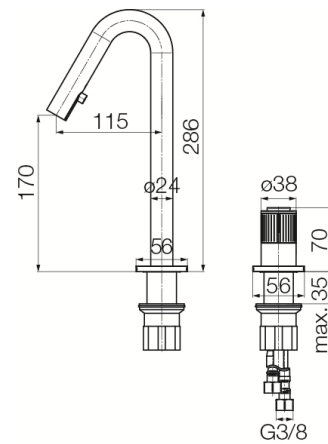

Series Enko Brushed Gold

2-hole standing kitchen mixer

| Code | Cartridge | Flow class | Hoses | EAN13 |
|--------------|----------------------------|------------|-------|---------------|
| 2417180-BAPV | cartridge $\varnothing 30$ | Z | G3/8 | 5902273574606 |