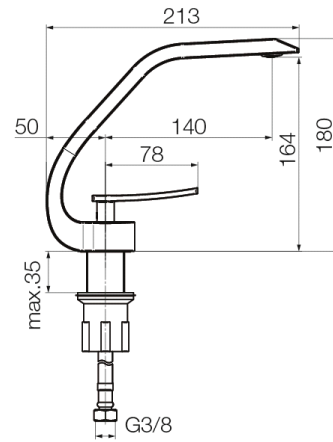

Series Asso Black

Washbasin mixer without pop-up drain

Code	Cartridge	Flow class	Hoses	EAN13
2432462	cartridge Φ 25	Z	G3/8	5902273573425

Product usage:

For use in with cold and hot water systems in buildings

Type:

Washbasin mixers

Guarantee:

25-year

Technical data/Operating parameters:Recommended working pressure: 0,1-0,5 MPa,
Maximum temperature: 90°C**Used materials:**

brass

Finish:

matt black