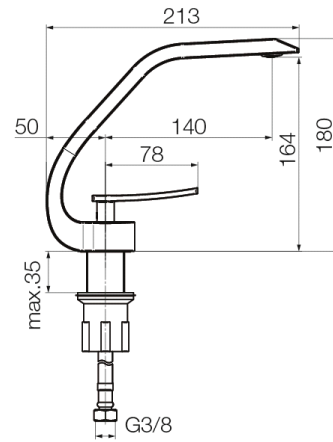

Series Asso

Washbasin mixer without pop-up drain

Code	Cartridge	Flow class	Hoses	EAN13
2432452	cartridge Φ 25	Z	G3/8	5902273573418

Product usage:

For use in with cold and hot water systems in buildings

Type:

Washbasin mixers

Guarantee:

25-year

Technical data/Operating parameters:Recommended working pressure: 0,1-0,5 MPa,
Maximum temperature: 90°C**Used materials:**

brass

Finish:

chrome