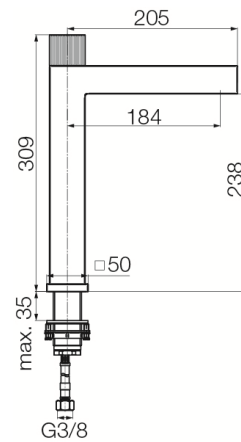

Series Varso Black

Washbasin high mixer

Code	Cartridge	Flow class	Hoses	EAN13
2417960	cartridge Φ 25	A	G3/8	5902273573364

Product usage:

For use in with cold and hot water systems in buildings

Type:

Washbasin mixers

Guarantee:

25-year

Technical data/Operating parameters:

Recommended working pressure: 0,1-0,5 MPa,
Maximum temperature: 90°C

Used materials:

brass

Finish:

matt black