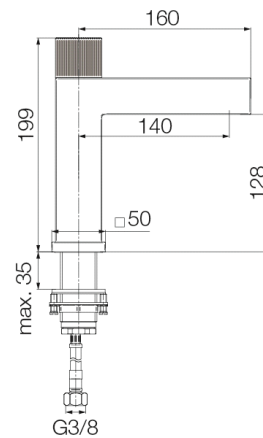

Series Varso Brushed Gold

Washbasin mixer without pop-up drain

Code	Cartridge	Flow class	Hoses	EAN13
2417920	cartridge Φ 25	A	G3/8	5902273573340

Product usage:

For use in with cold and hot water systems in buildings

Type:

Washbasin mixers

Guarantee:

25-year

Technical data/Operating parameters:Recommended working pressure: 0,1-0,5 MPa,
Maximum temperature: 90°C**Used materials:**

brass

Finish:

brushed gold PVD