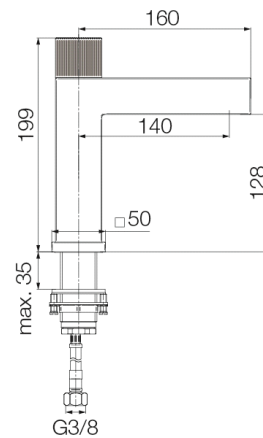

Series Varso Black

Washbasin mixer without pop-up drain

Code	Cartridge	Flow class	Hoses	EAN13
2417910	cartridge Φ 25	A	G3/8	5902273573333

Product usage:

For use in with cold and hot water systems in buildings

Type:

Washbasin mixers

Guarantee:

25-year

Technical data/Operating parameters:Recommended working pressure: 0,1-0,5 MPa,
Maximum temperature: 90°C**Used materials:**

brass

Finish:

matt black