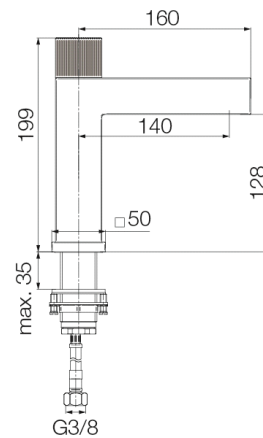

Series Varso

Washbasin mixer without pop-up drain

Code	Cartridge	Flow class	Hoses	EAN13
2417900	cartridge $\Phi 25$	A	G3/8	5902273573326

Product usage:

For use in with cold and hot water systems in buildings

Type:

Washbasin mixers

Technical data/Operating parameters:Recommended working pressure: 0,1-0,5 MPa,
Maximum temperature: 90°C**Guarantee:**

25-year

Used materials:

brass

Finish:

chrome