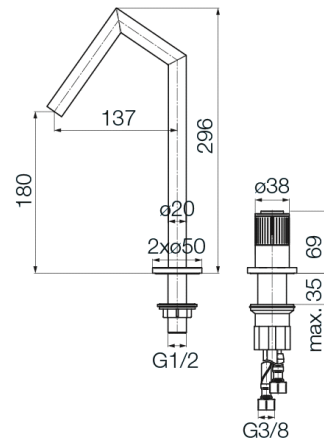

## 2-hole Lavatory Mixer

Code	Cartridge	Flow class	Hoses	EAN13
2417670	cartridge $\Phi$ 30	Z	G3/8	5902273573289

**Product usage:**

For use in with cold and hot water systems in buildings

**Type:**

Washbasin mixers

**Guarantee:**

25-year

**Technical data/Operating parameters:**

Recommended working pressure: 0,1-0,5 MPa,  
Maximum temperature: 90°C

**Used materials:**

brass

**Finish:**

brushed gold PVD