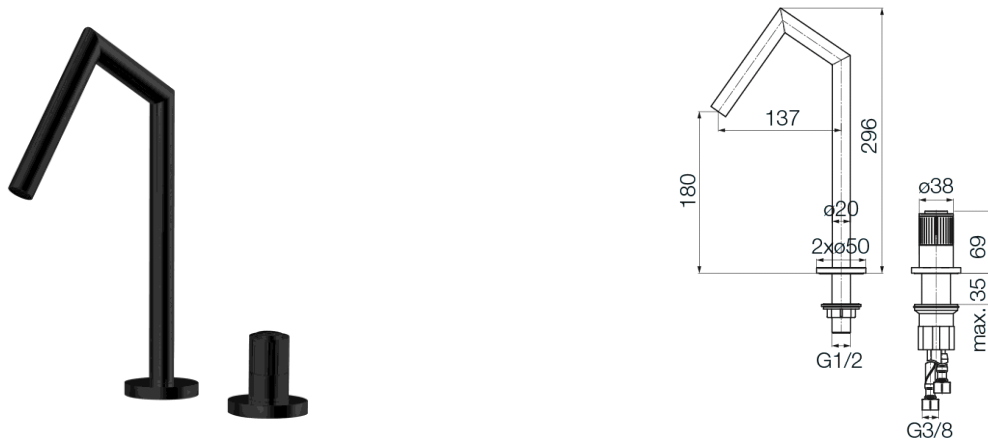

**Series Avola Black**

## 2-hole Lavatory Mixer

Code	Cartridge	Flow class	Hoses	EAN13
2417660	cartridge $\varnothing 30$	Z	G3/8	5902273573272

**Product usage:**

For use in with cold and hot water systems in buildings

**Type:**

Washbasin mixers

**Guarantee:**

25-year

**Technical data/Operating parameters:**

Recommended working pressure: 0,1-0,5 MPa,  
Maximum temperature: 90°C

**Used materials:**

brass

**Finish:**

matt black