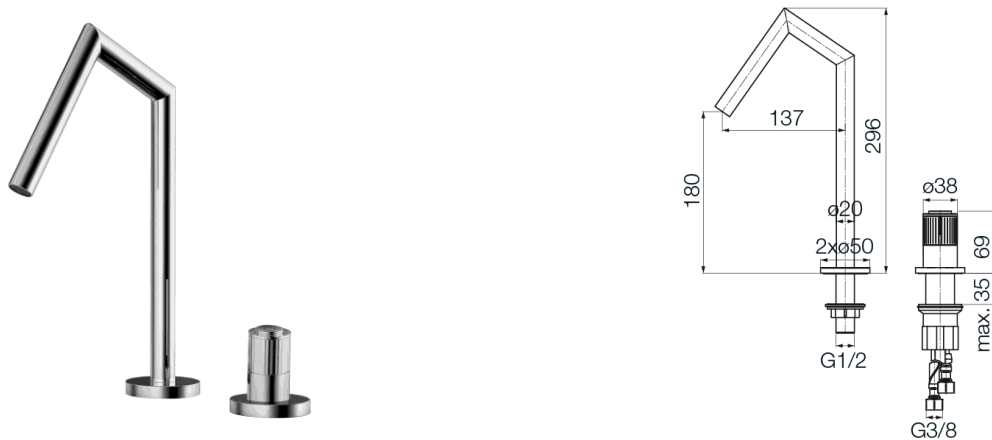

Series Avola

2-hole Lavatory Mixer

Code	Cartridge	Flow class	Hoses	EAN13
2417650	cartridge $\varnothing 30$	Z	G3/8	5902273573265

Product usage:

For use in with cold and hot water systems in buildings

Type: