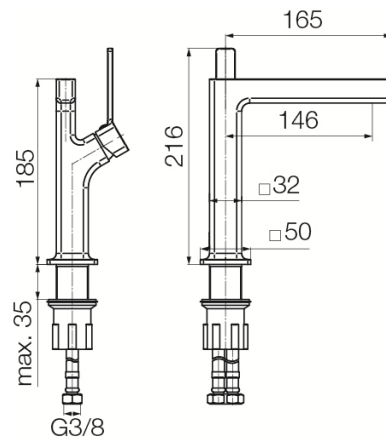

Series Alibi Brushed Gold

Washbasin mixer without pop-up drain

Code	Cartridge	Flow class	Hoses	EAN13
2417570	cartridge Φ 26	A	G3/8	5902273573401

Product usage:

For use in with cold and hot water systems in buildings

Type:

Washbasin mixers

Guarantee:

25-year

Technical data/Operating parameters:Recommended working pressure: 0,1-0,5 MPa,
Maximum temperature: 90°C**Used materials:**

brass

Finish:

brushed gold PVD