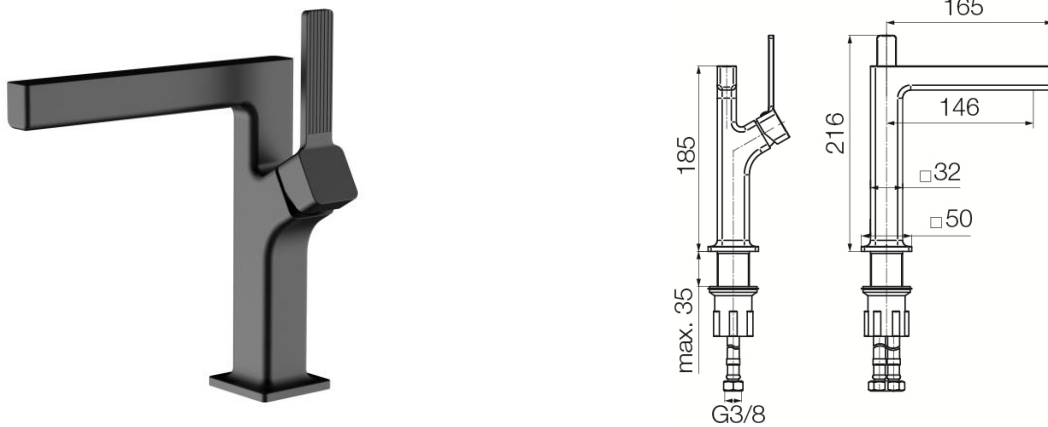

Series Alibi Black

Washbasin mixer without pop-up drain

| Code | Cartridge | Flow class | Hoses | EAN13 |
|---------|---------------------|------------|-------|---------------|
| 2417560 | cartridge Φ 26 | A | G3/8 | 5902273573395 |

Product usage:

For use in with cold and hot water systems in buildings

Type:

Washbasin mixers

Guarantee:

25-year

Technical data/Operating parameters:Recommended working pressure: 0,1-0,5 MPa,
Maximum temperature: 90°C**Used materials:**

brass

Finish:

matt black