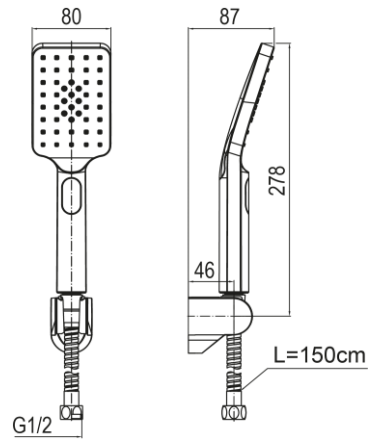

## Shower set

Code	Flow class	EAN13
2432880	Z	5902273567202

**Product usage:**

For use in with cold and hot water systems in buildings

**Type:**

Shower sets

**Guarantee:**

2-year

**Technical data/Operating parameters:**

Max pressure: 0,5 MPa,  
Max temperature: 70°C

**Used materials:**

handshower, wall bracket: ABS copolymer,  
hose: braid - stainless steel, nuts - brass

**Finish:**