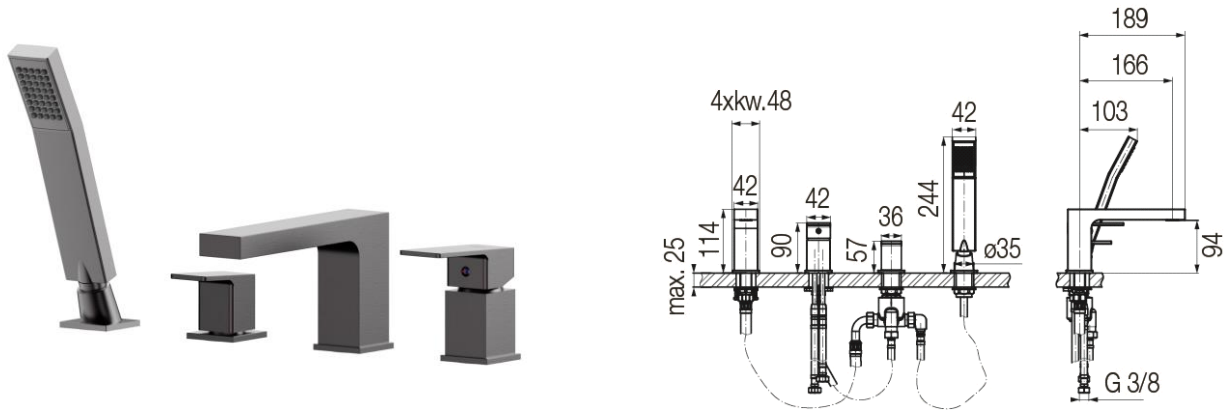

Series Ars Gun Metal

4-hole bath mixer with accesories

Code	Cartridge	Flow class	Hoses	EAN13
2420590	cartridge Φ 35 low	B/A	G3/8	5902273567226

Product usage:

For use in with cold and hot water systems in buildings

Type:

Bath mixers

Technical data/Operating parameters:

Recommended working pressure: 0,1-0,5 MPa,
Max temperature: 90°C

Guarantee:

25-year

Used materials:

brass