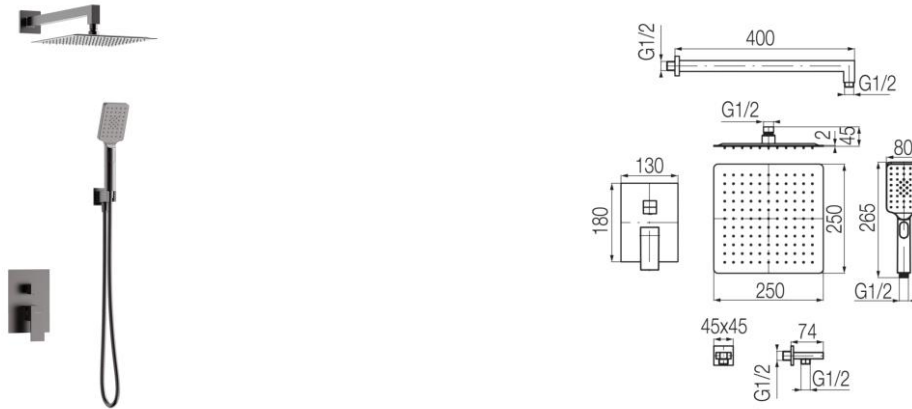

**Series Ars Gun Metal**

Concealed shower set

Code	Flow class	EAN13
2420290	S/S	5902273567172

**Product usage:**

For use in with cold and hot water systems in buildings

**Type:**

Shower sets

**Guarantee:**

2-year  
(25-year mixer,  
other parts 2-year)

**Technical data/Operating parameters:**

Max pressure: 1,0 MPa,  
Max temperature: 90°C

**Used materials:**

- shower head 250 x 250 x 2mm
- spray arm 400mm
- flush-mounted shower mixer tap
- water inlet angle valve
- 3-function shower hand
- shower hose