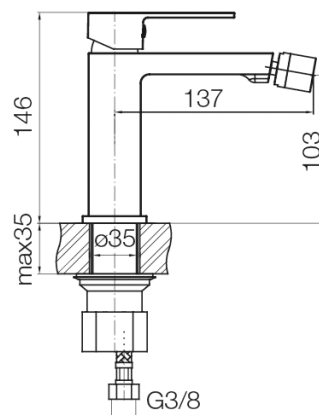

Series Ars Satin Copper

Bidet mixer

Code	Cartridge	Flow class	Hoses	EAN13
2419980	cartridge $\varnothing 35$	Z	G3/8	5902273566724

Product usage:

For use in with cold and hot water systems in buildings

Type:

Bidet mixers

Guarantee:

25-year

Technical data/Operating parameters:

Recommended working pressure: 0,1-0,5 MPa,
Max temperature: 90°C

Used materials:

brass

Finish: