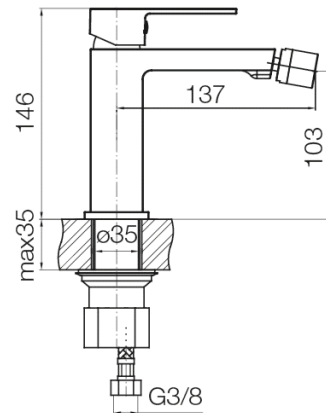

## Bidet mixer

Code	Cartridge	Flow class	Hoses	EAN13
2419970	cartridge $\varnothing 35$	Z	G3/8	5902273566717

**Product usage:**

For use in with cold and hot water systems in buildings

**Type:**

Bidet mixers

**Guarantee:**

25-year

**Technical data/Operating parameters:**

Recommended working pressure: 0,1-0,5 MPa,  
Max temperature: 90°C

**Used materials:**

brass

**Finish:**

brushed gold PVD