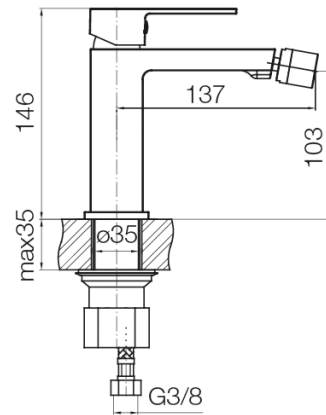

Series Ars Black

Bidet mixer

Code	Cartridge	Flow class	Hoses	EAN13
2419960	cartridge $\varnothing 35$	Z	G3/8	5902273566700

Product usage:

For use in with cold and hot water systems in buildings

Type:

Bidet mixers

Guarantee:

25-year

Technical data/Operating parameters:

Recommended working pressure: 0,1-0,5 MPa,
Max temperature: 90°C

Used materials:

brass

Finish:

matt black