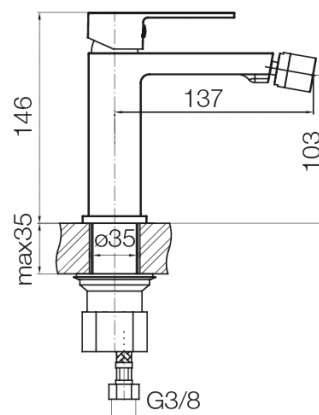

**Series Ars****Bidet mixer**

Code	Cartridge	Flow class	Hoses	EAN13
2419950	cartridge $\varnothing 35$	Z	G3/8	5902273566694

**Product usage:**

For use in with cold and hot water systems in buildings

**Type:**

Bidet mixers

**Guarantee:**

25-year

**Technical data/Operating parameters:**

Recommended working pressure: 0,1-0,5 MPa,  
Max temperature: 90°C

**Used materials:**

brass

**Finish:**