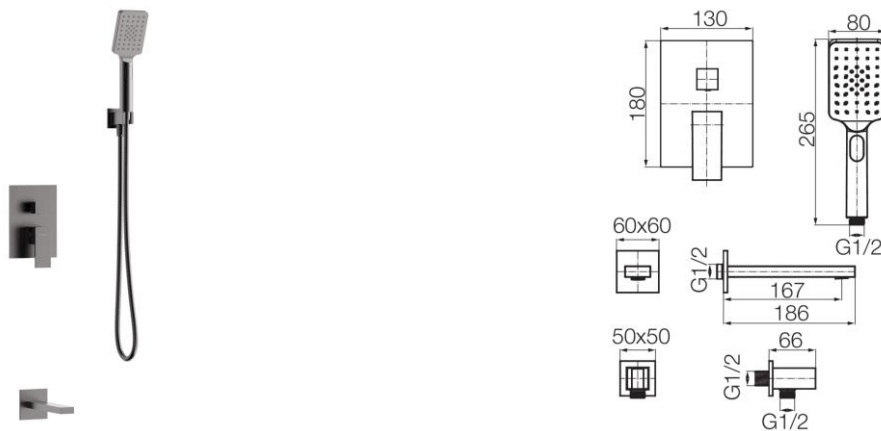

**Series Ars Gun Metal**

2-function shower set with a bath spout

Code	Flow class	EAN13
2419940	B/A	5902273566786

**Product usage:**

For use in with cold and hot water systems in buildings

**Type:**

Shower sets

**Guarantee:**

5-year

**Technical data/Operating parameters:**

Max pressure: 1,0 MPa,  
Max temperature: 90°C

**Used materials:**

brass, ABS copolymer

**Finish:**

gun metal