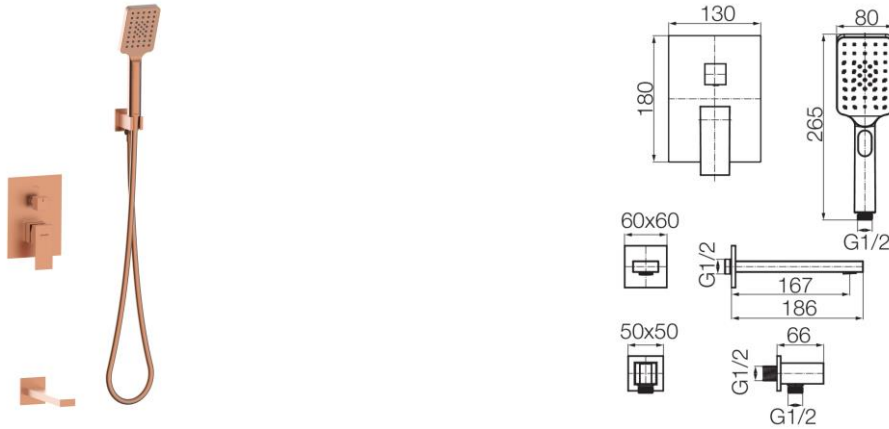

Series Ars Satin Copper

2-function shower set with a bath spout

Code	Flow class	EAN13
2419930	B/A	5902273566779

Product usage:

For use in with cold and hot water systems in buildings

Type:

Shower sets

Guarantee:

5-year

Technical data/Operating parameters:

Max pressure: 1,0 MPa,
Max temperature: 90°C

Used materials:

brass, ABS copolymer

Finish:

satin copper PVD