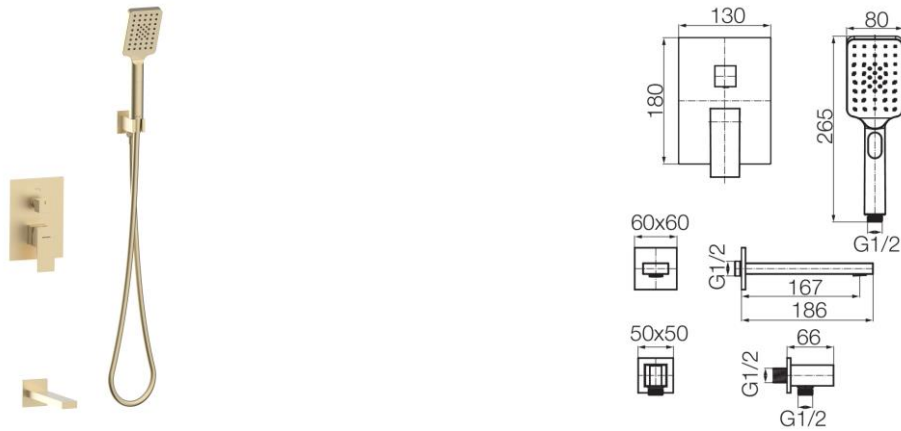

Series Ars Brushed Gold

2-function shower set with a bath spout

Code	Flow class	EAN13
2419920	B/A	5902273566762

Product usage:

For use in with cold and hot water systems in buildings

Type:

Shower sets

Guarantee:

5-year

Technical data/Operating parameters:

Max pressure: 1,0 MPa,
Max temperature: 90°C

Used materials:

brass, ABS copolymer

Finish:

brushed gold PVD