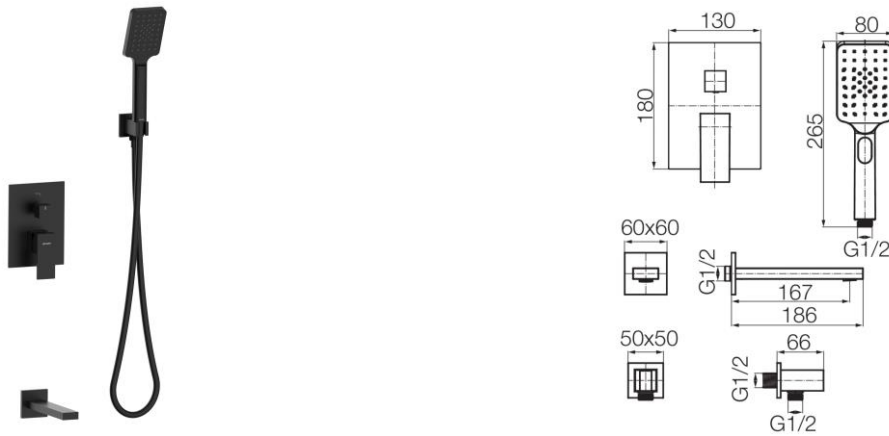

Series Ars Black

2-function shower set with a bath spout

Code	Flow class	EAN13
2419910	B/A	5902273566755

Product usage:

For use in with cold and hot water systems in buildings

Type:

Shower sets

Guarantee:

5-year

Technical data/Operating parameters:

Max pressure: 1,0 MPa,
Max temperature: 90°C

Used materials:

brass, ABS copolymer

Finish:

matt black