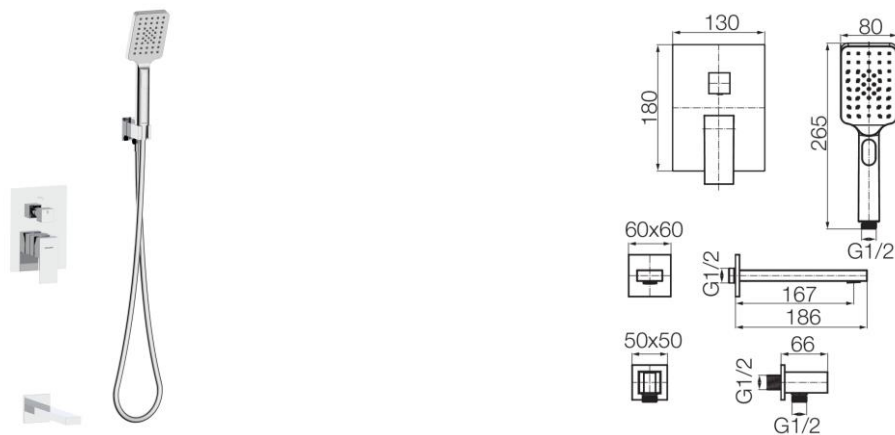

Series Ars

2-function shower set with a bath spout

Code	Flow class	EAN13
2419900	B/A	5902273566748

Product usage:

For use in with cold and hot water systems in buildings

Type:

Shower sets

Guarantee:

5-year

Technical data/Operating parameters:

Max pressure: 1,0 MPa,
Max temperature: 90°C

Used materials:

brass, ABS copolymer

Finish:

chrome