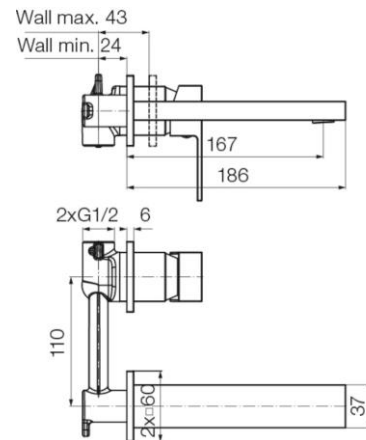

Series Ars Gun Metal

Concealed wall-mounted basin mixer with spout

Code	Cartridge	Flow class	Connection	EAN13
2419890	cartridge Φ 35 low	Z	G1/2	5902273567165

Product usage:

For use in with cold and hot water systems in buildings

Type:

Washbasin mixers

Guarantee:

25-year

Technical data/Operating parameters:Recommended working pressure: 0,1-0,5 MPa,
Max temperature: 90°C**Used materials:**

brass

Finish:

gun metal