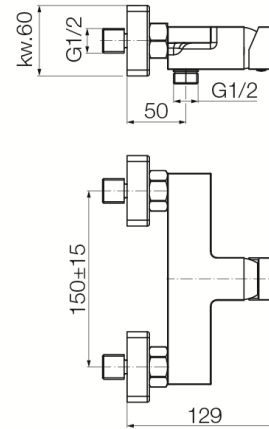

Series Ars Gun Metal

Wall mounted shower mixer (without accessories)

Code	Cartridge	Flow class	Connection	EAN13
2419880	cartridge Φ 30	B	G1/2	5902273567158

Product usage:

For use in with cold and hot water systems in buildings

Type:

Shower mixers

Guarantee:

25-year

Technical data/Operating parameters:Recommended working pressure: 0,1-0,5 MPa,
Max temperature: 90°C**Used materials:**

brass

Finish:

gun metal