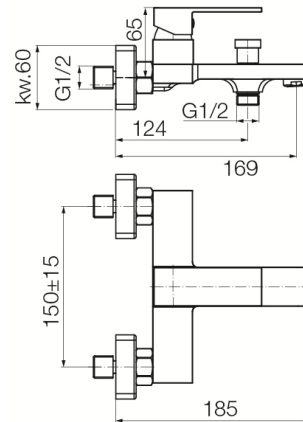

**Series Ars Gun Metal**

Wall mounted bath mixer (without accessories)

Code	Cartridge	Flow class	Connection	EAN13
2419870	cartridge $\Phi$ 30	B/S	G1/2	5902273567141

**Product usage:**

For use in with cold and hot water systems in buildings

**Type:**

Bath mixers

**Technical data/Operating parameters:**Recommended working pressure: 0,1-0,5 MPa,  
Max temperature: 90°C**Guarantee:**

25-year

**Used materials:**

brass

**Finish:**

gun metal