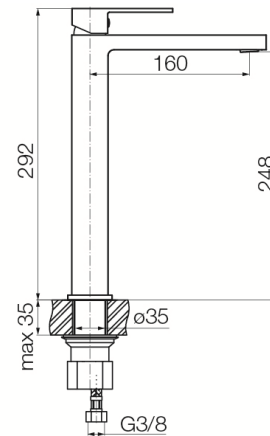

Series Ars Gun Metal

Washbasin high mixer

Code	Cartridge	Flow class	Hoses	EAN13
2419860	cartridge $\Phi 26$	Z	G3/8	5902273567134

Product usage:

For use in with cold and hot water systems in buildings

Type: