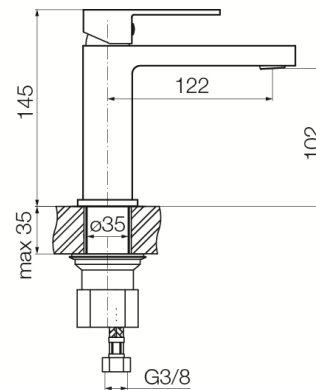

Series Ars Gun Metal

Washbasin mixer without pop-up drain

Code	Cartridge	Flow class	Hoses	EAN13
2419850	cartridge $\Phi 26$	Z	G3/8	5902273567127

Product usage:

For use in with cold and hot water systems in buildings

Type:

Washbasin mixers

Guarantee:

25-year

Technical data/Operating parameters:Recommended working pressure: 0,1-0,5 MPa,
Max temperature: 90°C**Used materials:**

brass

Finish:

gun metal