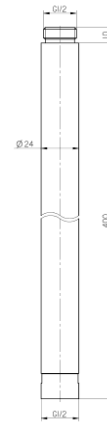

Accessories and spare parts

Extension for Shower column EXTEND GUN METAL

Code	EAN13
2409150	5902273567196

Product usage:

For spray columns of VALVEX production

Type:

Extension sets

Guarantee:

2-year

Technical data/Operating parameters:

-

Used materials:

brass

Finish:

gun metal