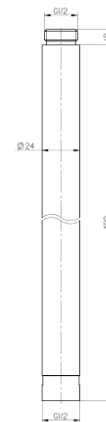

## Extension for Shower column EXTEND GOLD

Code	EAN13
2409140	5902273559795

**Product usage:**

For spray columns of VALVEX production

**Type:**

Extension sets

**Guarantee:**

2-year

**Technical data/Operating parameters:**

-

**Used materials:**

brass

**Finish:**

Gold PVD