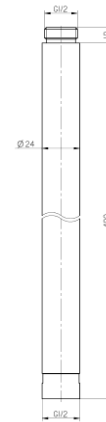

## Extension for Shower column EXTEND SATIN COPPER

Code	EAN13
2409130	5902273559788

**Product usage:**

For spray columns of VALVEX production

**Type:**

Extension sets

**Guarantee:**

2-year

**Technical data/Operating parameters:**

-

**Used materials:**

brass

**Finish:**

satin copper PVD