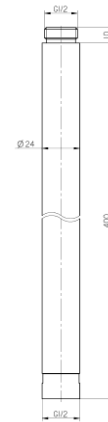

Accessories and spare parts

Extension for Shower column EXTEND BRUSHED GOLD

Code	EAN13
2409120	5902273559771

Product usage:

For spray columns of VALVEX production

Type:

Extension sets

Guarantee:

2-year

Technical data/Operating parameters:

-

Used materials:

brass

Finish:

brushed gold PVD