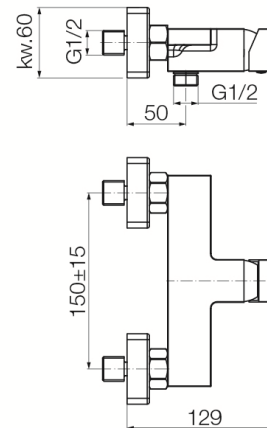

**Series Ars Satin Copper**

Wall mounted shower mixer (without accessories)

Code	Cartridge	Flow class	Connection	EAN13
2420530	cartridge $\Phi$ 30	S	G1/2	5902273554530

**Product usage:**

For use in with cold and hot water systems in buildings

**Type:**

Shower mixers

**Guarantee:**

25-year

**Technical data/Operating parameters:**Recommended working pressure: 0,1-0,5 MPa,  
Max temperature: 90°C**Used materials:**

brass

**Finish:**

satin copper PVD