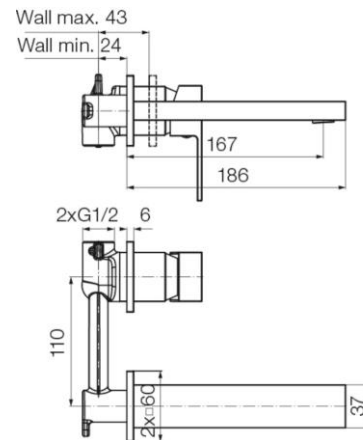

Series Ars Brushed Gold

Concealed wall-mounted basin mixer with spout

Code	Cartridge	Flow class	Connection	EAN13
2420490	cartridge Φ 35 low	Z	G1/2	5902273561118

Product usage:

For use in with cold and hot water systems in buildings

Type:

Washbasin mixers

Guarantee:

25-year

Technical data/Operating parameters:Recommended working pressure: 0,1-0,5 MPa,
Max temperature: 90°C**Used materials:**

brass

Finish:

brushed gold PVD