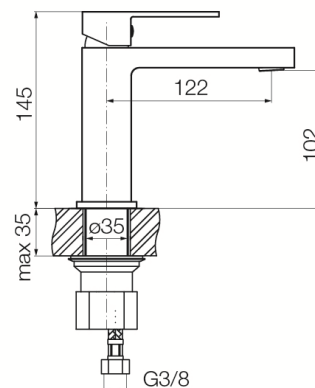

**Series Ars Brushed Gold**

Washbasin mixer without pop-up drain

Code	Cartridge	Flow class	Hoses	EAN13
2420450	cartridge $\varnothing 26$	Z	G3/8	5902273554462

**Product usage:**

For use in with cold and hot water systems in buildings

**Type:**

Washbasin mixers

**Guarantee:**

25-year

**Technical data/Operating parameters:**Recommended working pressure: 0,1-0,5 MPa,  
Max temperature: 90°C**Used materials:**

brass

**Finish:**

brushed gold PVD