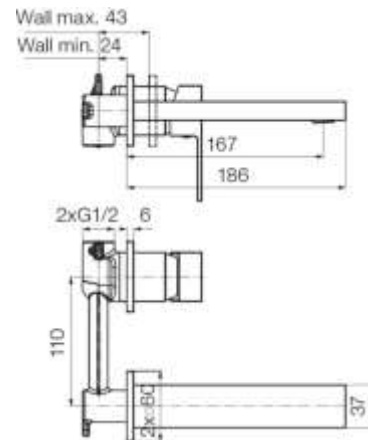

Series Ars Black

Concealed wall-mounted basin mixer with spout

Code	Cartridge	Flow class	Connection	EAN13
2420440	cartridge Φ 35 low	Z	G1/2	5902273561101

Product usage:

For use in with cold and hot water systems in buildings

Type:

Washbasin mixers

Guarantee:

25-year

Technical data/Operating parameters:Recommended working pressure: 0,1-0,5 MPa,
Max temperature: 90°C**Used materials:**

brass

Finish:

matt black