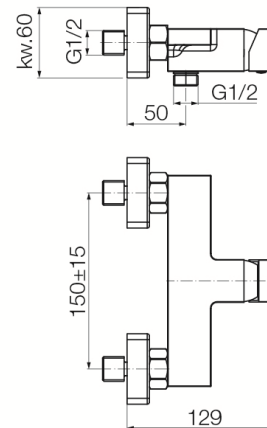

Series Ars Black

Wall mounted shower mixer (without accessories)

Code	Cartridge	Flow class	Connection	EAN13
2420430	cartridge Φ 30	S	G1/2	5902273554455

Product usage:

For use in with cold and hot water systems in buildings

Type:

Shower mixers

Technical data/Operating parameters:Recommended working pressure: 0,1-0,5 MPa,
Max temperature: 90°C**Guarantee:**

25-year

Used materials:

brass

Finish:

matt black