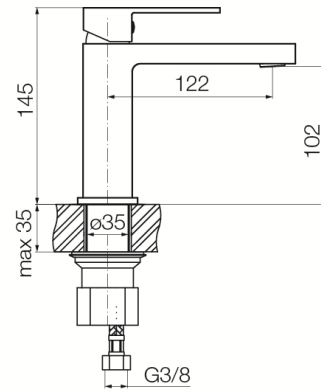

Series Ars Black

Washbasin mixer without pop-up drain

Code	Cartridge	Flow class	Hoses	EAN13
2420400	cartridge Φ 26	Z	G3/8	5902273554424

Product usage:

For use in with cold and hot water systems in buildings

Type:

Washbasin mixers

Guarantee:

25-year

Technical data/Operating parameters:Recommended working pressure: 0,1-0,5 MPa,
Max temperature: 90°C**Used materials:**

brass

Finish:

matt black