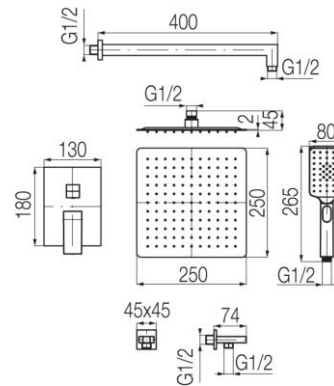

Series Ars Satin Copper

Concealed shower set

Code	Flow class	EAN13
2420280	S/S	5902273557449

Product usage:

For use in with cold and hot water systems in buildings

Type:

Shower sets

Guarantee:

2-year
(25-year mixer,
other parts 2-year)

Technical data/Operating parameters:

Max pressure: 1,0 MPa,
Max temperature: 90°C

Used materials:

- shower head 250 x 250 x 2mm
- spray arm 400mm
- flush-mounted shower mixer tap
- water inlet angle valve
- 3-function shower hand
- shower hose