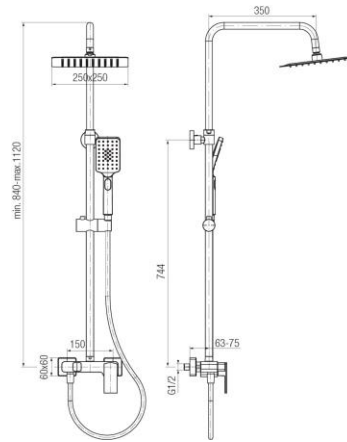

**Series V Black**

Shower column with shower head, shower handset and bath spout

Code	Flow class	EAN13
2419390	B/A/Z	5902273558989

**Product usage:**

For use in with cold and hot water systems in buildings

**Type:**

Shower sets

**Guarantee:**

5-year

**Technical data/Operating parameters:**

Max pressure: 1,0 MPa,  
Max temperature: 90°C

**Used materials:**

brass, ABS copolymer