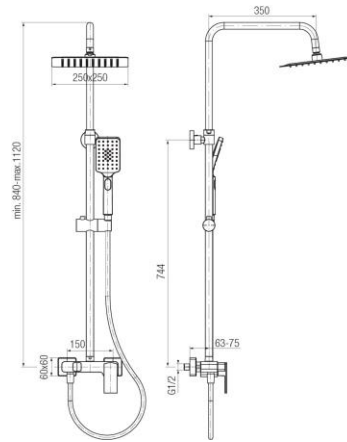

**Series V**

Shower column with shower head, shower handset and bath spout

Code	Flow class	EAN13
2419290	B/A/Z	5902273558972

**Product usage:**

For use in with cold and hot water systems in buildings

**Type:**

Shower sets

**Guarantee:**

5-year

**Technical data/Operating parameters:**

Max pressure: 1,0 MPa,  
Max temperature: 90°C

**Used materials:**

brass, ABS copolymer

**Finish:**